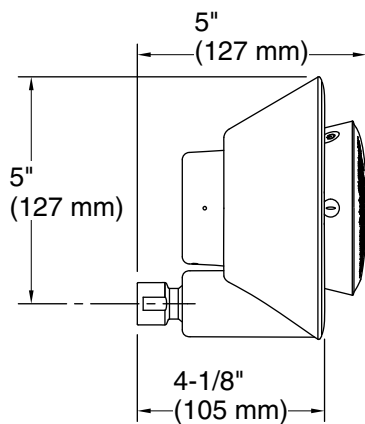

Technical Information

All product dimensions are nominal.

Power source: Battery - DC, included

Electrical component rating: Speaker: 10 W

Amplifier channels: 1 at 10 W per channel

Charge voltage: USB 5 V

Charge time: 3 hours

Usage time: 9 hours

Bluetooth® range: 32.8 ft (10 m)

Bluetooth® version: 5.0

Max. Ambient temp: 140°F (60°C)

Signal to noise ratio: >70 dB

Showerhead/Body Spray:

Rated maximum flow: 2.5 gal/min (9.5 l/min)

Pressure: 80 psi (5.5 bar)

Notes

Install this product according to the installation instructions.

Follow local building electrical codes.

A Bluetooth® wireless device is required to stream music.

For use with automatic compensating valves rated at 2.00 gal/min (7.6 L./min) or less.