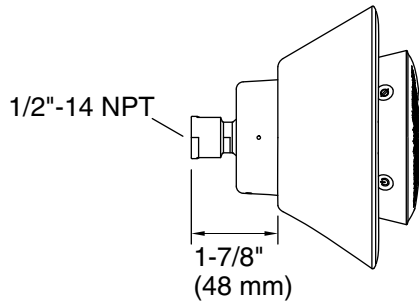

Technical Information

All product dimensions are nominal.

Power source: Battery - DC, included

Electrical component rating: Speaker: 10 W

Amplifier channels: 1 at 10 W per channel

Charge voltage: USB 5 V

Charge time: 3 hours

Usage time: 9 hours

Bluetooth® range: 32.8 ft (10 m)

Bluetooth® version: 5.0

Max. Ambient temp: 140°F (60°C)

Signal to noise ratio: >70 dB

Showerhead/Body Spray:

Rated maximum flow: 2.5 gal/min (9.5 l/min)

Pressure: 80 psi (5.5 bar)

Notes

Install this product according to the installation instructions.

Follow local building electrical codes.

A Bluetooth® wireless device is required to stream music.

For use with automatic compensating valves rated at 2.00 gal/min (7.6 L./min) or less.